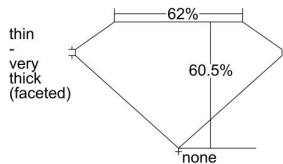

GIA®

FACSIMILE

GIA REPORT 2437237811

Verify this report at gia.edu

GIA NATURAL DIAMOND DOSSIER®

May 03, 2022
GIA Report Number 2437237811
Shape and Cutting Style ..... Heart Brilliant
Measurements ..... 4.10 x 4.46 x 2.70 mm

GRADING RESULTS

Carat Weight ..... 0.30 carat
Color Grade I
Clarity Grade SI1

ADDITIONAL GRADING INFORMATION

Polish ..... Excellent
Symmetry ..... Very Good
Fluorescence ..... Faint
Clarity Characteristics..... Feather, Cavity
Inscription(s): GIA 2437237811

PROPORTIONS

Profile not to actual proportions

GRADING SCALES

GIA COLOR SCALE		GIA CLARITY SCALE				
COLORLESS	D	VERY VERY SLIGHTLY INCLUDED	FLAWLESS			
	E		INTERNALLY FLAWLESS			
	F		VVS₁			
	NEAR COLORLESS	G	VERY SLIGHTLY INCLUDED	VVS₂		
		H		VS₁		
		FAINT	I	SLIGHTLY INCLUDED	VS₂	
			J		SI₁	
			LIGHT	K	INCLUDED	SI₂
	L	I₁				
	M	I₂				
N		I₃				
O						
P						
Q						
R						
S						
T						
U						
V						
W						
X						
Y						
Z