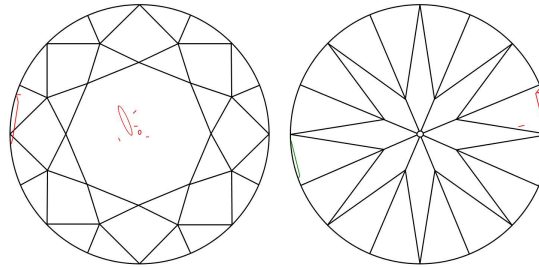

ADDITIONAL GRADING INFORMATION

Polish ..... Excellent  
 Symmetry ..... Excellent  
 Fluorescence ..... None  
 Inscription(s): GIA 2437263094  
 Comments: Pinpoints are not shown.

PROPORTIONS

Profile to actual proportions

CLARITY CHARACTERISTICS

KEY TO SYMBOLS\*

- Crystal
- ~ Feather
- \\ Needle
- ^ Natural

\* Red symbols denote internal characteristics (inclusions). Green or black symbols denote external characteristics (blemishes). Diagram is an approximate representation of the diamond, and symbols shown indicate type, position, and approximate size of clarity characteristics. All clarity characteristics may not be shown. Details of finish are not shown.