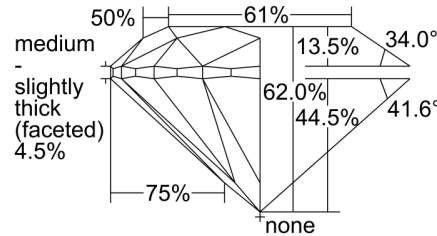

GIA REPORT
2437263094

Verify this report at GIA.edu

FACSIMILE

This is a digital representation of the original GIA Report. This representation might not be accepted in lieu of the original GIA Report in certain circumstances. The original GIA Report includes certain security features which are not reproducible on this facsimile.

GIA NATURAL DIAMOND GRADING REPORT

May 03, 2022
GIA Report Number 2437263094
Shape and Cutting Style ..... Round Brilliant
Measurements ..... 7.30 - 7.35 x 4.54 mm

GRADING RESULTS

Carat Weight ..... 1.51 carat
Color Grade ..... G
Clarity Grade SI1
Cut Grade ..... Excellent

ADDITIONAL GRADING INFORMATION

Polish ..... Excellent
Symmetry ..... Excellent
Fluorescence ..... None
Inscription(s): GIA 2437263094
Comments: Pinpoints are not shown.

PROPORTIONS

Profile to actual proportions