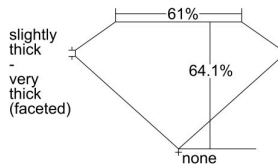

GIA®

FACSIMILE

GIA REPORT 2437287557

Verify this report at GIA.edu

GIA NATURAL DIAMOND DOSSIER®

May 04, 2022
GIA Report Number 2437287557
Shape and Cutting Style ..... Pear Brilliant
Measurements ..... 7.52 x 4.95 x 3.18 mm

GRADING RESULTS

Carat Weight ..... 0.70 carat
Color Grade ..... H
Clarity Grade VVS1

ADDITIONAL GRADING INFORMATION

Polish ..... Excellent
Symmetry ..... Excellent
Fluorescence ..... None
Clarity Characteristics..... Pinpoint, Cloud
Inscription(s): GIA 2437287557

PROPORTIONS

Profile not to actual proportions

GRADING SCALES

GIA COLOR SCALE		GIA CLARITY SCALE			
COLORLESS	D	VERY VERY SLIGHTLY INCLUDED	FLAWLESS		
	E		INTERNALLY FLAWLESS		
	F	VERY SLIGHTLY INCLUDED	VVS₁		
	G		VVS₂		
	H		VS₁		
	NEAR COLORLESS	I	SLIGHTLY INCLUDED	VS₂	
		J		SI₁	
		FAINT	K	INCLUDED	SI₂
			L		I₁
			M		I₂
VERT LIGHT	N	LIGHT	I₃		
	O				
	P				
	Q				
	R