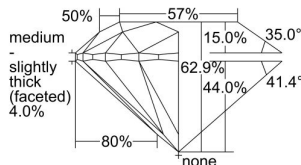

GIA®

FACSIMILE

GIA REPORT 2437288083

Verify this report at GIA.edu

GIA NATURAL DIAMOND DOSSIER®

May 06, 2022
GIA Report Number 2437288083
Shape and Cutting Style ..... Round Brilliant
Measurements ..... 5.16 - 5.19 x 3.26 mm

GRADING RESULTS

Carat Weight ..... 0.54 carat
Color Grade I
Clarity Grade VVS1
Cut Grade ..... Excellent

ADDITIONAL GRADING INFORMATION

Polish ..... Excellent
Symmetry ..... Excellent
Fluorescence ..... Medium Blue
Clarity Characteristics ..... Internal Graining
Inscription(s): GIA 2437288083

PROPORTIONS

Profile to actual proportions

GRADING SCALES

GIA COLOR SCALE	GIA CLARITY SCALE	GIA CUT SCALE	
D	FLAWLESS	EXCELLENT	
E	INTERNALLY FLAWLESS		
F		VVS₁	VERY GOOD
G	VVS₂		
H	VS₁	GOOD	
I	VS₂		
J	SI₁	FAIR	
K	SI₂		
L	I₁	POOR	
M			
N			
O	I₂		
P			
Q	I₃		
R			
S			
T			
U			
V			
W			
X			
Y			
Z