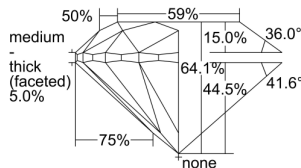

GIA®

FACSIMILE

GIA REPORT 2437288472

Verify this report at GIA.edu

GIA NATURAL DIAMOND DOSSIER®

May 04, 2022
GIA Report Number 2437288472
Shape and Cutting Style ..... Round Brilliant
Measurements ..... 5.58 - 5.63 x 3.59 mm

GRADING RESULTS

Carat Weight ..... 0.71 carat
Color Grade L
Clarity Grade VS1
Cut Grade ..... Very Good

ADDITIONAL GRADING INFORMATION

Polish ..... Excellent
Symmetry ..... Excellent
Fluorescence ..... None
Clarity Characteristics..... Crystal, Cloud, Pinpoint
Inscription(s): GIA 2437288472

PROPORTIONS

Profile to actual proportions

GRADING SCALES

GIA COLOR SCALE	GIA CLARITY SCALE	GIA CUT SCALE	
D	FLAWLESS	EXCELLENT	
E	INTERNALLY FLAWLESS		
F		VVS₁	VERY GOOD
G	VVS₂		
H	VS₁	GOOD	
I	VS₂		
J	SI₁	FAIR	
K	SI₂		
L	I₁	POOR	
M	I₂		
N	I₃		
O			
P			
Q			
R			
S			
T			
U			
V			
W			
X			
Y			
Z