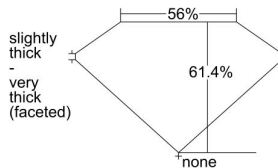

GIA®

FACSIMILE

GIA REPORT 2437321534

Verify this report at GIA.edu

GIA NATURAL DIAMOND DOSSIER®

May 07, 2022
GIA Report Number 2437321534
Shape and Cutting Style ..... Heart Brilliant
Measurements ..... 5.42 x 6.15 x 3.78 mm

GRADING RESULTS

Carat Weight ..... 0.72 carat
Color Grade ..... H
Clarity Grade ..... Internally Flawless

ADDITIONAL GRADING INFORMATION

Polish ..... Excellent
Symmetry ..... Very Good
Fluorescence ..... None
Clarity Characteristics..... Minor Details of Polish
Inscription(s): GIA 2437321534

PROPORTIONS

Profile not to actual proportions

GRADING SCALES

GIA COLOR SCALE		GIA CLARITY SCALE		
COLORLESS	D	VERY VERY SLIGHTLY INCLUDED	FLAWLESS	
	E		INTERNALLY FLAWLESS	
	F		VVS₁	
	G		VVS₂	
	NEAR COLORLESS	H	VERY SLIGHTLY INCLUDED	VS₁
		I		VS₂
		J	SLIGHTLY INCLUDED	SI₁
		K		SI₂
	FAINT	L	INCLUDED	I₁
		M		I₂
N		I₃		
O				
VERT LIGHT		P		
		Q		
		R		
		S		
LIGHT	T			
	U			
	V			
	W			
	X			
	Y			
	Z