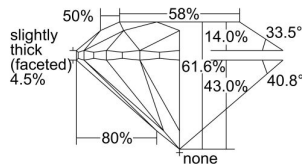

GIA®

FACSIMILE

GIA REPORT 2437345531

Verify this report at GIA.edu

GIA NATURAL DIAMOND DOSSIER®

May 07, 2022
GIA Report Number 2437345531
Shape and Cutting Style ..... Round Brilliant
Measurements ..... 3.90 - 3.92 x 2.41 mm

GRADING RESULTS

Carat Weight ..... 0.23 carat
Color Grade ..... D
Clarity Grade VVS2
Cut Grade ..... Excellent

ADDITIONAL GRADING INFORMATION

Polish ..... Excellent
Symmetry ..... Excellent
Fluorescence ..... None
Clarity Characteristics ..... Pinpoint
Inscription(s): GIA 2437345531

PROPORTIONS

Profile to actual proportions

GRADING SCALES

GIA COLOR SCALE	GIA CLARITY SCALE	GIA CUT SCALE
COLOURLESS	FLAWLESS	EXCELLENT
D	INTERNALLY FLAWLESS	
E	VVS₁	VERY GOOD
F		
G	VVS₂	
H	VS₁	GOOD
I		
J	VS₂	
K	SI₁	FAIR
L		
M	SI₂	
N	I₁	POOR
O		
P	I₂	
Q	I₃	
R		
S		
T		
U		
V		
W		
X		
Y		
Z