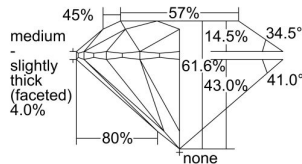

GIA®

FACSIMILE

GIA REPORT

2437364896

Verify this report at GIA.edu

GIA NATURAL DIAMOND DOSSIER®

May 11, 2022
GIA Report Number **2437364896**
Shape and Cutting Style ..... **Round Brilliant**
Measurements ..... **3.62 - 3.64 x 2.24 mm**

GRADING RESULTS

Carat Weight ..... **0.18 carat**
Color Grade ..... **E**
Clarity Grade **VVS2**
Cut Grade ..... **Excellent**

ADDITIONAL GRADING INFORMATION

Polish ..... **Excellent**
Symmetry ..... **Excellent**
Fluorescence ..... **None**
Clarity Characteristics ..... **Cloud, Pinpoint**
Inscription(s): **GIA 2437364896**

PROPORTIONS

Profile to actual proportions

GRADING SCALES

GIA COLOR SCALE	GIA CLARITY SCALE	GIA CUT SCALE	
D	FLAWLESS	EXCELLENT	
E	INTERNALLY FLAWLESS		
F		VVS₁	VERY GOOD
G	VVS₂		
H	VS₁	GOOD	
I	VS₂		
J	SI₁	FAIR	
K	SI₂		
L	I₁	POOR	
M	I₂		
N	I₃		
O			
P			
Q			
R			
S			
T			
U			
V			
W			
X			
Y			
Z