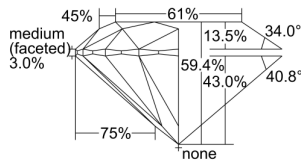

GIA®

FACSIMILE

GIA REPORT 2437417946

Verify this report at GIA.edu

GIA NATURAL DIAMOND DOSSIER®

May 17, 2022
GIA Report Number 2437417946
Shape and Cutting Style ..... Round Brilliant
Measurements ..... 6.04 - 6.06 x 3.59 mm

GRADING RESULTS

Carat Weight ..... 0.81 carat
Color Grade I
Clarity Grade VVS2
Cut Grade ..... Excellent

ADDITIONAL GRADING INFORMATION

Polish ..... Excellent
Symmetry ..... Excellent
Fluorescence ..... Faint
Clarity Characteristics..... Pinpoint, Internal Graining
Inscription(s): GIA 2437417946

PROPORTIONS

Profile to actual proportions

GRADING SCALES

GIA COLOR SCALE	GIA CLARITY SCALE	GIA CUT SCALE	
D	FLAWLESS	EXCELLENT	
E	INTERNALLY FLAWLESS		
F		VVS₁	VERY GOOD
G	VVS₂		
H	VS₁	GOOD	
I	VS₂		
J	SI₁	FAIR	
K	SI₂		
L	I₁	POOR	
M	I₂		
N	I₃		
O			
P			
Q			
R			
S			
T			
U			
V			
W			
X			
Y			
Z