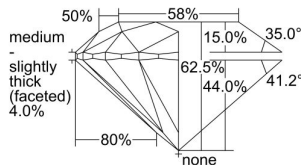

GIA®

FACSIMILE

GIA REPORT 2437457837

Verify this report at GIA.edu

GIA NATURAL DIAMOND DOSSIER®

May 20, 2022
GIA Report Number **2437457837**
Shape and Cutting Style ..... **Round Brilliant**
Measurements ..... **5.31 - 5.35 x 3.33 mm**

GRADING RESULTS

Carat Weight ..... **0.58 carat**
Color Grade ..... **F**
Clarity Grade **VVS1**
Cut Grade ..... **Excellent**

ADDITIONAL GRADING INFORMATION

Polish ..... **Very Good**
Symmetry ..... **Very Good**
Fluorescence ..... **Medium Blue**
Clarity Characteristics..... **Pinpoint**
Inscription(s): **GIA 2437457837**

PROPORTIONS

Profile to actual proportions

GRADING SCALES

GIA COLOR SCALE	GIA CLARITY SCALE	GIA CUT SCALE	
D	FLAWLESS	EXCELLENT	
E	INTERNALLY FLAWLESS		
F		VVS₁	VERY GOOD
G	VVS₂		
H	VS₁	GOOD	
I	VS₂		
J	SI₁	FAIR	
K	SI₂		
L	I₁	POOR	
M	I₂		
N	I₃		
O			
P			
Q			
R			
S			
T			
U			
V			
W			
X			
Y			
Z