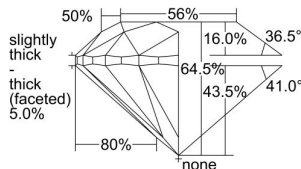

GIA®

FACSIMILE

GIA REPORT 2437467976

Verify this report at GIA.edu

GIA NATURAL DIAMOND DOSSIER®

May 27, 2022
GIA Report Number 2437467976
Shape and Cutting Style ..... Round Brilliant
Measurements ..... 4.84 - 4.85 x 3.13 mm

GRADING RESULTS

Carat Weight ..... 0.46 carat
Color Grade ..... F
Clarity Grade VS2
Cut Grade ..... Very Good

ADDITIONAL GRADING INFORMATION

Polish ..... Very Good
Symmetry ..... Very Good
Fluorescence ..... None
Clarity Characteristics ..... Cloud, Crystal
Inscription(s): GIA 2437467976

PROPORTIONS

Profile to actual proportions