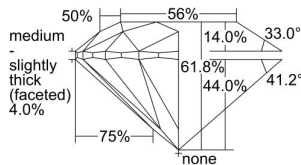

GIA®

FACSIMILE

GIA REPORT

2437474061

Verify this report at GIA.edu

GIA NATURAL DIAMOND DOSSIER®

May 20, 2022
GIA Report Number 2437474061
Shape and Cutting Style ..... Round Brilliant
Measurements ..... 4.86 - 4.89 x 3.02 mm

GRADING RESULTS

Carat Weight ..... 0.44 carat
Color Grade ..... E
Clarity Grade VVS2
Cut Grade ..... Excellent

ADDITIONAL GRADING INFORMATION

Polish ..... Excellent
Symmetry ..... Excellent
Fluorescence ..... None
Clarity Characteristics ..... Pinpoint, Cloud
Inscription(s): GIA 2437474061

PROPORTIONS

Profile to actual proportions

GRADING SCALES

GIA COLOR SCALE	GIA CLARITY SCALE	GIA CUT SCALE
D	FLAWLESS	EXCELLENT
E	FLAWLESS	
F	INTERNALLY FLAWLESS	VERY GOOD
G	FLAWLESS	
H	VVS₁	GOOD
I	VVS₂	
J	VS₁	FAIR
K	VS₂	
L	SI₁	POOR
M	SI₂	
N	I₁	
O	I₂	
P	I₃	
Q		
R		
S		
T		
U		
V		
W		
X		
Y		
Z