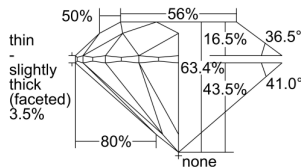

GIA®

FACSIMILE

GIA REPORT 2437475327

Verify this report at GIA.edu

GIA NATURAL DIAMOND DOSSIER®

May 21, 2022
GIA Report Number **2437475327**
Shape and Cutting Style ..... **Round Brilliant**
Measurements ..... **6.06 - 6.15 x 3.88 mm**

GRADING RESULTS

Carat Weight ..... **0.90 carat**
Color Grade ..... **D**
Clarity Grade **VS1**
Cut Grade ..... **Excellent**

ADDITIONAL GRADING INFORMATION

Polish ..... **Excellent**
Symmetry ..... **Very Good**
Fluorescence ..... **Strong Blue**
Clarity Characteristics ..... **Crystal, Pinpoint**
Inscription(s): **GIA 2437475327**

PROPORTIONS

Profile to actual proportions