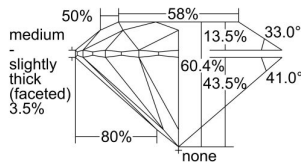

GIA®

FACSIMILE

GIA REPORT 2437478037

Verify this report at GIA.edu

GIA NATURAL DIAMOND DOSSIER®

May 20, 2022
GIA Report Number **2437478037**
Shape and Cutting Style ..... **Round Brilliant**
Measurements ..... **5.17 - 5.19 x 3.13 mm**

GRADING RESULTS

Carat Weight ..... **0.51 carat**
Color Grade ..... **I**
Clarity Grade **S11**
Cut Grade ..... **Excellent**

ADDITIONAL GRADING INFORMATION

Polish ..... **Excellent**
Symmetry ..... **Excellent**
Fluorescence ..... **Faint**
Clarity Characteristics ..... **Cloud**
Inscription(s): **GIA 2437478037**

PROPORTIONS

Profile to actual proportions

GRADING SCALES

GIA COLOR SCALE	GIA CLARITY SCALE	GIA CUT SCALE	
D	FLAWLESS	EXCELLENT	
E	INTERNALLY FLAWLESS		
F		VVS₁	VERY GOOD
G	VVS₂		
H	VS₁	GOOD	
I	VS₂		
J	S1₁	FAIR	
K	S1₂		
L	I₁	POOR	
M	I₂		
N	I₃		
O			
P			
Q			
R			
S			
T			
U			
V			
W			
X			
Y			
Z