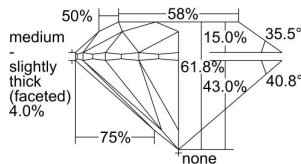

GIA®

FACSIMILE

GIA REPORT 2437479030

Verify this report at GIA.edu

GIA NATURAL DIAMOND DOSSIER®

May 20, 2022
GIA Report Number **2437479030**
Shape and Cutting Style ..... **Round Brilliant**
Measurements ..... **3.91 - 3.94 x 2.43 mm**

GRADING RESULTS

Carat Weight ..... **0.23 carat**
Color Grade ..... **J**
Clarity Grade **VS1**
Cut Grade ..... **Excellent**

ADDITIONAL GRADING INFORMATION

Polish ..... **Excellent**
Symmetry ..... **Excellent**
Fluorescence ..... **Strong Blue**
Clarity Characteristics ..... **Crystal**
Inscription(s): **GIA 2437479030**

PROPORTIONS

Profile to actual proportions

GRADING SCALES

GIA COLOR SCALE	GIA CLARITY SCALE	GIA CUT SCALE	
D	FLAWLESS	EXCELLENT	
E	INTERNALLY FLAWLESS		
F		VVS₁	VERY GOOD
G	VVS₂		
H	VS₁	GOOD	
I	VS₂		
J	SI₁	FAIR	
K	SI₂		
L	I₁	POOR	
M	I₂		
N	I₃		
O			
P			
Q			
R			
S			
T			
U			
V			
W			
X			
Y			
Z