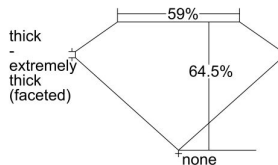

GIA®

FACSIMILE

GIA REPORT

2437481667

Verify this report at GIA.edu

GIA NATURAL DIAMOND DOSSIER®

May 31, 2022
GIA Report Number 2437481667
Shape and Cutting Style ..... Pear Brilliant
Measurements ..... 7.99 x 5.09 x 3.29 mm

GRADING RESULTS

Carat Weight ..... 0.82 carat
Color Grade ..... H
Clarity Grade SI1

ADDITIONAL GRADING INFORMATION

Polish ..... Excellent
Symmetry ..... Very Good
Fluorescence ..... None
Clarity Characteristics ..... Crystal
Inscription(s): GIA 2437481667

PROPORTIONS

Profile not to actual proportions

GRADING SCALES

GIA COLOR SCALE		GIA CLARITY SCALE			
COLORLESS	D	VERY VERY SLIGHTLY INCLUDED	FLAWLESS		
	E		INTERNALLY FLAWLESS		
	F	VERY SLIGHTLY INCLUDED	VVS₁		
	G		VVS₂		
	H		VS₁		
	NEAR COLORLESS	I	VERY SLIGHTLY INCLUDED	VS₂	
		J		SI₁	
		FAINT	K	SLIGHTLY INCLUDED	SI₂
			L		I₁
			M		I₂
VERT LIGHT	N	INCLUDED	I₃		
	O				
	P				
	Q				
	R				
LIGHT	S				
	T				
	U				
	V				
	W				
	X				
	Y				
	Z