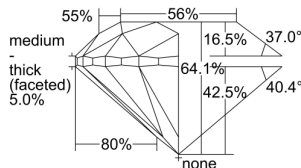

GIA®

FACSIMILE

GIA REPORT 2437495854

Verify this report at GIA.edu

GIA NATURAL DIAMOND DOSSIER®

May 25, 2022
GIA Report Number 2437495854
Shape and Cutting Style ..... Round Brilliant
Measurements ..... 4.59 - 4.63 x 2.96 mm

GRADING RESULTS

Carat Weight ..... 0.40 carat
Color Grade ..... G
Clarity Grade VS1
Cut Grade ..... Very Good

ADDITIONAL GRADING INFORMATION

Polish ..... Very Good
Symmetry ..... Very Good
Fluorescence ..... Medium Blue
Clarity Characteristics..... Cavity, Crystal
Inscription(s): GIA 2437495854

PROPORTIONS

Profile to actual proportions

GRADING SCALES

GIA COLOR SCALE	GIA CLARITY SCALE	GIA CUT SCALE
D	FLAWLESS	EXCELLENT
E	FLAWLESS	
F	INTERNALLY FLAWLESS	VERY GOOD
G	FLAWLESS	
H	VVS₁	GOOD
I	VVS₂	
J	VS₁	FAIR
K	VS₂	
L	SI₁	POOR
M	SI₂	
N	I₁	
O	I₂	
P	I₃	
Q		
R		
S		
T		
U		
V		
W		
X		
Y		
Z