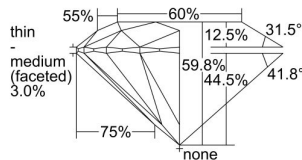

GIA®

FACSIMILE

GIA REPORT

2437545964

Verify this report at GIA.edu

GIA NATURAL DIAMOND DOSSIER®

May 27, 2022
GIA Report Number 2437545964
Shape and Cutting Style ..... Round Brilliant
Measurements ..... 4.02 - 4.05 x 2.41 mm

GRADING RESULTS

Carat Weight ..... 0.23 carat
Color Grade ..... D
Clarity Grade VS1
Cut Grade ..... Excellent

ADDITIONAL GRADING INFORMATION

Polish ..... Excellent
Symmetry ..... Excellent
Fluorescence ..... None
Clarity Characteristics ..... Cloud
Inscription(s): GIA 2437545964

PROPORTIONS

Profile to actual proportions