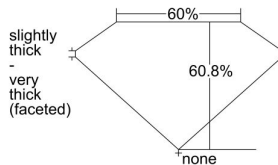

GIA®

FACSIMILE

GIA REPORT 2437563513

Verify this report at gia.edu

GIA NATURAL DIAMOND DOSSIER®

May 31, 2022
GIA Report Number **2437563513**
Shape and Cutting Style ..... **Heart Brilliant**
Measurements ..... **5.59 x 6.06 x 3.68 mm**

GRADING RESULTS

Carat Weight ..... **0.71 carat**
Color Grade ..... **E**
Clarity Grade **VVS2**

ADDITIONAL GRADING INFORMATION

Polish ..... **Excellent**
Symmetry ..... **Very Good**
Fluorescence ..... **Faint**
Clarity Characteristics..... **Needle, Feather, Pinpoint**
Inscription(s): GIA 2437563513

PROPORTIONS

Profile not to actual proportions

GRADING SCALES

GIA COLOR SCALE		GIA CLARITY SCALE		
COLORLESS	D	VERY SLIGHTLY SLIGHTLY INCLUDED	FLAWLESS	
	E		INTERNALLY FLAWLESS	
	F		VVS₁	
	G		VVS₂	
	NEAR COLORLESS	H	VERY SLIGHTLY INCLUDED	VS₁
		I		VS₂
		J	SLIGHTLY INCLUDED	SI₁
		K		SI₂
	FAINT	L	INCLUDED	I₁
		M		I₂
N		I₃		
O				
VERT LIGHT		P		
		Q		
		R		
		S		
LIGHT	T			
	U			
	V			
	W			
	X			
	Y			
	Z