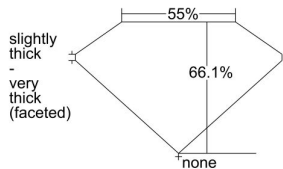

GIA®

FACSIMILE

GIA REPORT 2437570967

Verify this report at GIA.edu

GIA NATURAL DIAMOND DOSSIER®

June 01, 2022
GIA Report Number 2437570967
Shape and Cutting Style ..... Oval Brilliant
Measurements ..... 6.29 x 4.64 x 3.07 mm

GRADING RESULTS

Carat Weight ..... 0.60 carat
Color Grade ..... F
Clarity Grade VS1

ADDITIONAL GRADING INFORMATION

Polish ..... Excellent
Symmetry ..... Good
Fluorescence ..... None
Clarity Characteristics.. Crystal, Cloud, Feather, Indented Natural
Inscription(s): GIA 2437570967

PROPORTIONS

Profile not to actual proportions

GRADING SCALES

GIA COLOR SCALE		GIA CLARITY SCALE		
NEAR COLORLESS	D	VERY VERY SLIGHTLY INCLUDED	FLAWLESS	
	E		INTERNALLY FLAWLESS	
	F	VERY SLIGHTLY INCLUDED	VVS₁	
	G		VVS₂	
	H		VS₁	
	FAINT	I	SLIGHTLY INCLUDED	VS₂
		J		SI₁
		K	INCLUDED	SI₂
		L		I₁
		M		I₂
VERY LIGHT	N	LIGHT	I₃	
	O			
	P			
	Q			
	R			
LIGHT	S			
	T			
	U			
	V			
	W			
X				
Y				
Z