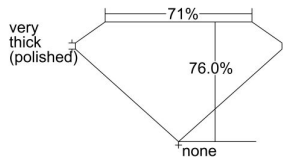

GIA®

FACSIMILE

GIA REPORT 2437611485

Verify this report at GIA.edu

GIA NATURAL DIAMOND DOSSIER®

June 06, 2022
GIA Report Number 2437611485
Shape and Cutting Style ..... Square Modified Brilliant
Measurements ..... 4.70 x 4.66 x 3.54 mm

GRADING RESULTS

Carat Weight ..... 0.69 carat
Color Grade ..... G
Clarity Grade VS2

ADDITIONAL GRADING INFORMATION

Polish ..... Very Good
Symmetry ..... Very Good
Fluorescence ..... Strong Blue
Clarity Characteristics ..... Cloud, Crystal
Inspection(s): GIA 2437611485

PROPORTIONS

Profile not to actual proportions

GRADING SCALES

GIA COLOR SCALE		GIA CLARITY SCALE			
COLORLESS	D	VERY VERY SLIGHTLY INCLUDED	FLAWLESS		
	E		INTERNALLY FLAWLESS		
	F	VERY SLIGHTLY INCLUDED	VVS₁		
	G		VVS₂		
	H		VS₁		
	NEAR COLORLESS	I	SLIGHTLY INCLUDED	VS₂	
		J		SI₁	
		FAINT	K	INCLUDED	SI₂
			L		I₁
			M		I₂
VERT LIGHT	N	LIGHT	I₃		
	O				
	P				
	Q				
	R				
	S