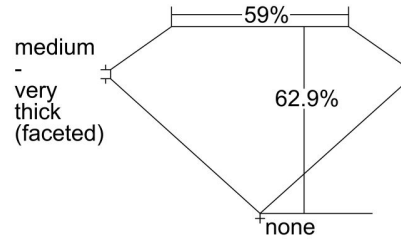

GIA NATURAL DIAMOND GRADING REPORT

June 07, 2022
 GIA Report Number 2437612743
 Shape and Cutting Style Pear Brilliant
 Measurements 11.03 x 6.90 x 4.34 mm

GRADING RESULTS

Carat Weight 2.00 carat
 Color Grade F
 Clarity Grade SI2

PROPORTIONS

Profile not to actual proportions

CLARITY CHARACTERISTICS

KEY TO SYMBOLS*

- Twinning Wisp
- Feather
- Crystal
- Cloud
- Indented Natural
- Natural

* Red symbols denote internal characteristics (inclusions). Green or black symbols denote external characteristics (blemishes). Diagram is an approximate representation of the diamond, and symbols shown indicate type, position, and approximate size of clarity characteristics. All clarity characteristics may not be shown. Details of finish are not shown.