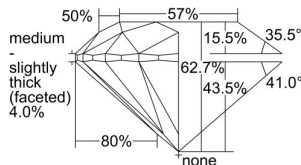

GIA®

FACSIMILE

GIA REPORT 2437783869

Verify this report at GIA.edu

GIA NATURAL DIAMOND DOSSIER®

June 21, 2022
GIA Report Number **2437783869**
Shape and Cutting Style ..... **Round Brilliant**
Measurements ..... **4.86 - 4.89 x 3.06 mm**

GRADING RESULTS

Carat Weight ..... **0.45 carat**
Color Grade ..... **H**
Clarity Grade **VVS2**
Cut Grade ..... **Excellent**

ADDITIONAL GRADING INFORMATION

Polish ..... **Excellent**
Symmetry ..... **Excellent**
Fluorescence ..... **None**
Clarity Characteristics ..... **Pinpoint**
Inscription(s): **GIA 2437783869**

PROPORTIONS

Profile to actual proportions

GRADING SCALES

GIA COLOR SCALE

COLORLESS	D
	E
	F
	G
	H
	I
	J
NEAR COLORLESS	K
	L
Faint	M
	N
	O
	P
	Q
	R
	S
	T
	U
	V
	W
	X
	Y
Light	Z

GIA CLARITY SCALE

FLAWLESS	VERY VERY SLIGHTLY INCLUDED	VVS₁	
			VVS₂
INTERNALLY FLAWLESS	VERY SLIGHTLY INCLUDED	VS₁	
		VS₂	
SLIGHTLY INCLUDED	SLIGHTLY INCLUDED	SI₁	
		SI₂	
INCLUDED	INCLUDED	I₁	
		I₂	
		I₃	

GIA CUT SCALE

EXCELLENT	VERY GOOD	GOOD	FAIR	POOR