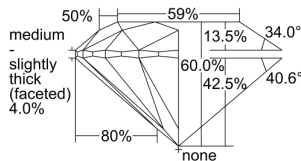

GIA®

FACSIMILE

GIA REPORT

2437784149

Verify this report at GIA.edu

GIA NATURAL DIAMOND DOSSIER®

June 21, 2022
GIA Report Number **2437784149**
Shape and Cutting Style ..... **Round Brilliant**
Measurements ..... **4.18 - 4.20 x 2.51 mm**

GRADING RESULTS

Carat Weight ..... **0.27 carat**
Color Grade ..... **J**
Clarity Grade **VS1**
Cut Grade ..... **Excellent**

ADDITIONAL GRADING INFORMATION

Polish ..... **Excellent**
Symmetry ..... **Excellent**
Fluorescence ..... **Faint**
Clarity Characteristics..... **Cloud, Needle**
Inscription(s): **GIA 2437784149**

PROPORTIONS

Profile to actual proportions

GRADING SCALES

GIA COLOR SCALE

COLORESS	D
	E
	F
	G
	H
	I
	J
	K
	L
	M
	N
	O
	P
	R
	S
	T
	U
	V
	W
	X
	Y
	Z

GIA CLARITY SCALE

VERY VERY SLIGHTLY INCLUDED	FLAWLESS
	INTERNALLY FLAWLESS
VERY SLIGHTLY INCLUDED	VVS₁
	VVS₂
SLIGHTLY INCLUDED	VS₁
	VS₂
INCLUDED	SI₁
	SI₂
	I₁
	I₂
	I₃

GIA CUT SCALE

EXCELLENT
VERY GOOD
GOOD
FAIR
POOR