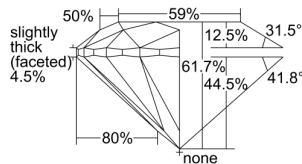

GIA®

FACSIMILE

GIA REPORT 2437801721

Verify this report at GIA.edu

GIA NATURAL DIAMOND DOSSIER®

June 24, 2022
GIA Report Number 2437801721
Shape and Cutting Style ..... Round Brilliant
Measurements ..... 5.07 - 5.09 x 3.14 mm

GRADING RESULTS

Carat Weight ..... 0.50 carat
Color Grade I
Clarity Grade S11
Cut Grade ..... Excellent

ADDITIONAL GRADING INFORMATION

Polish ..... Excellent
Symmetry ..... Excellent
Fluorescence ..... Faint
Clarity Characteristics ..... Cloud
Inscription(s): GIA 2437801721

PROPORTIONS

Profile to actual proportions

GRADING SCALES

GIA COLOR SCALE	GIA CLARITY SCALE	GIA CUT SCALE	
D	FLAWLESS	EXCELLENT	
E	INTERNALLY FLAWLESS		
F		VVS₁	VERY GOOD
G	VVS₂		
H	VS₁	GOOD	
I	VS₂		
J	S1₁	FAIR	
K	S1₂		
L	I₁	POOR	
M	I₂		
N	I₃		
O			
P			
Q			
R			
S			
T			
U			
V			
W			
X			
Y			
Z