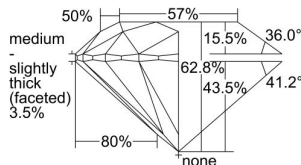

GIA®

FACSIMILE

GIA REPORT 2437823375

Verify this report at GIA.edu

GIA NATURAL DIAMOND DOSSIER®

July 07, 2022
GIA Report Number 2437823375
Shape and Cutting Style ..... Round Brilliant
Measurements ..... 3.66 - 3.69 x 2.30 mm

GRADING RESULTS

Carat Weight ..... 0.19 carat
Color Grade ..... E
Clarity Grade VS2
Cut Grade ..... Excellent

ADDITIONAL GRADING INFORMATION

Polish ..... Excellent
Symmetry ..... Excellent
Fluorescence ..... None
Clarity Characteristics ..... Cloud
Inscription(s): GIA 2437823375

PROPORTIONS

Profile to actual proportions

GRADING SCALES

GIA COLOR SCALE	GIA CLARITY SCALE	GIA CUT SCALE	
D	FLAWLESS	EXCELLENT	
E	INTERNALLY FLAWLESS		
F		VVS₁	VERY GOOD
G	VVS₂		
H	VS₁	GOOD	
I	VS₂		
J	SI₁	FAIR	
K	SI₂		
L	I₁	POOR	
M	I₂		
N	I₃		
O			
P			
Q			
R			
S			
T			
U			
V			
W			
X			
Y			
Z