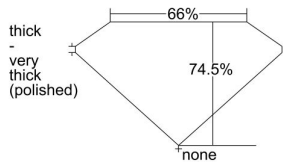

GIA®

FACSIMILE

GIA REPORT 2437824538

Verify this report at GIA.edu

GIA NATURAL DIAMOND DOSSIER®

June 27, 2022
GIA Report Number 2437824538
Shape and Cutting Style ..... Square Modified Brilliant
Measurements ..... 4.44 x 4.28 x 3.19 mm

GRADING RESULTS

Carat Weight ..... 0.54 carat
Color Grade ..... F
Clarity Grade VVS1

ADDITIONAL GRADING INFORMATION

Polish ..... Excellent
Symmetry ..... Very Good
Fluorescence ..... None
Clarity Characteristics ..... Feather
Inscription(s): GIA 2437824538

PROPORTIONS

Profile not to actual proportions

GRADING SCALES

GIA COLOR SCALE		GIA CLARITY SCALE			
COLORLESS	D	VERY VERY SLIGHTLY INCLUDED	FLAWLESS		
	E		INTERNALLY FLAWLESS		
	F	VERY SLIGHTLY INCLUDED	VVS₁		
	G		VVS₂		
	H		VS₁		
	NEAR COLORLESS	I	SLIGHTLY INCLUDED	VS₂	
		J		SI₁	
		FAINT	K	INCLUDED	SI₂
			L		I₁
			M		I₂
VERT LIGHT	N	LIGHT	I₃		
	O				
	P				
	Q				
	R				
	S