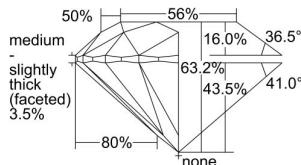

GIA®

FACSIMILE

GIA REPORT 2437836954

Verify this report at GIA.edu

GIA NATURAL DIAMOND DOSSIER®

July 04, 2022
GIA Report Number 2437836954
Shape and Cutting Style ..... Round Brilliant
Measurements ..... 5.24 - 5.28 x 3.33 mm

GRADING RESULTS

Carat Weight ..... 0.57 carat
Color Grade ..... H
Clarity Grade VS1
Cut Grade ..... Excellent

ADDITIONAL GRADING INFORMATION

Polish ..... Excellent
Symmetry ..... Excellent
Fluorescence ..... None
Clarity Characteristics..... Crystal, Cloud, Feather, Cavity
Inscription(s): GIA 2437836954

PROPORTIONS

Profile to actual proportions

GRADING SCALES

GIA COLOR SCALE	GIA CLARITY SCALE	GIA CUT SCALE	
D	FLAWLESS	EXCELLENT	
E	INTERNALLY FLAWLESS		
F		VVS₁	VERY GOOD
G	VVS₂		
H	VS₁	GOOD	
I	VS₂		
J	SI₁	FAIR	
K	SI₂		
L	I₁	POOR	
M			
N			
O	I₂		
P			
Q	I₃		
R			
S			
T			
U			
V			
W			
X			
Y			
Z