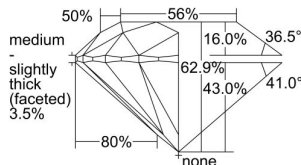

GIA®

FACSIMILE

GIA REPORT 2437838941

Verify this report at GIA.edu

GIA NATURAL DIAMOND DOSSIER®

June 27, 2022
GIA Report Number 2437838941
Shape and Cutting Style ..... Round Brilliant
Measurements ..... 4.03 - 4.04 x 2.54 mm

GRADING RESULTS

Carat Weight ..... 0.25 carat
Color Grade ..... D
Clarity Grade VS1
Cut Grade ..... Excellent

ADDITIONAL GRADING INFORMATION

Polish ..... Excellent
Symmetry ..... Excellent
Fluorescence ..... None
Clarity Characteristics ..... Crystal, Pinpoint
Inscription(s): GIA 2437838941

PROPORTIONS

Profile to actual proportions

GRADING SCALES

GIA COLOR SCALE

COLORESS	D
	E
	F
	G
	H
	I
	J
NEAR COLORESS	K
	L
Faint	M
	N
	O
	P
	Q
	R
	S
	T
	U
	V
	W
	X
	Y
Light	Z

GIA CLARITY SCALE

FLAWLESS	VERY VERY SLIGHTLY INCLUDED	VS₁	VS₂	VS₁	VS₂	SI₁	SI₂	I₁	I₂	I₃			
											VERY SLIGHTLY INCLUDED	SLIGHTLY INCLUDED	INCLUDED

GIA CUT SCALE

EXCELLENT
VERY GOOD
GOOD
FAIR
POOR