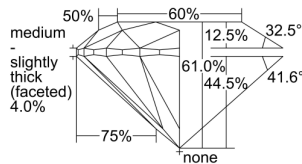

GIA®

FACSIMILE

GIA REPORT 2437859456

Verify this report at GIA.edu

GIA NATURAL DIAMOND DOSSIER®

June 28, 2022
GIA Report Number 2437859456
Shape and Cutting Style ..... Round Brilliant
Measurements ..... 3.99 - 4.02 x 2.45 mm

GRADING RESULTS

Carat Weight ..... 0.24 carat
Color Grade ..... E
Clarity Grade VVS2
Cut Grade ..... Excellent

ADDITIONAL GRADING INFORMATION

Polish ..... Excellent
Symmetry ..... Excellent
Fluorescence ..... None
Clarity Characteristics ..... Needle, Pinpoint
Inscription(s): GIA 2437859456

PROPORTIONS

Profile to actual proportions

GRADING SCALES

GIA COLOR SCALE	GIA CLARITY SCALE	GIA CUT SCALE	
D	FLAWLESS	EXCELLENT	
E	INTERNALLY FLAWLESS		
F		VVS₁	VERY GOOD
G	VVS₂		
H	VS₁	GOOD	
I	VS₂		
J	SI₁	FAIR	
K	SI₂		
L	I₁	POOR	
M			
N	I₂		
O			
P	I₃		
Q			
R			
S			
T			
U			
V			
W			
X			
Y			
Z