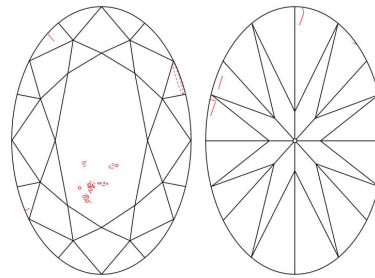

GIA NATURAL DIAMOND GRADING REPORT

July 04, 2022  
 GIA Report Number ..... 2437891424  
 Shape and Cutting Style ..... Oval Brilliant  
 Measurements ..... 7.91 x 5.55 x 3.40 mm

GRADING RESULTS

Carat Weight ..... 1.00 carat  
 Color Grade ..... G  
 Clarity Grade ..... SI1

ADDITIONAL GRADING INFORMATION

Polish ..... Excellent  
 Symmetry ..... Very Good  
 Fluorescence ..... None  
 Inscription(s): GIA 2437891424  
 Comments: Pinpoints are not shown.

PROPORTIONS

Profile not to actual proportions

CLARITY CHARACTERISTICS

KEY TO SYMBOLS\*

- Crystal
- ⊗ Cloud
- ~ Feather
- \\ Needle

\* Red symbols denote internal characteristics (inclusions). Green or black symbols denote external characteristics (blemishes). Diagram is an approximate representation of the diamond, and symbols shown indicate type, position, and approximate size of clarity characteristics. All clarity characteristics may not be shown. Details of finish are not shown.