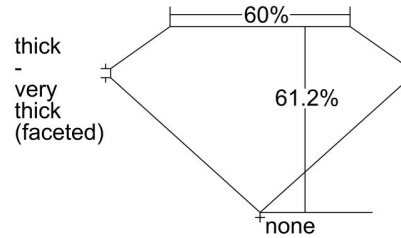

GIA NATURAL DIAMOND GRADING REPORT

July 04, 2022  
 GIA Report Number ..... 2437891424  
 Shape and Cutting Style ..... Oval Brilliant  
 Measurements ..... 7.91 x 5.55 x 3.40 mm

GRADING RESULTS

Carat Weight ..... 1.00 carat  
 Color Grade ..... G  
 Clarity Grade ..... SI1

ADDITIONAL GRADING INFORMATION

Polish ..... Excellent  
 Symmetry ..... Very Good  
 Fluorescence ..... None  
 Inscription(s): GIA 2437891424  
 Comments: Pinpoints are not shown.

PROPORTIONS

Profile not to actual proportions

CLARITY CHARACTERISTICS

KEY TO SYMBOLS\*

- Crystal
- ⊗ Cloud
- ~ Feather
- \\ Needle

\* Red symbols denote internal characteristics (inclusions). Green or black symbols denote external characteristics (blemishes). Diagram is an approximate representation of the diamond, and symbols shown indicate type, position, and approximate size of clarity characteristics. All clarity characteristics may not be shown. Details of finish are not shown.