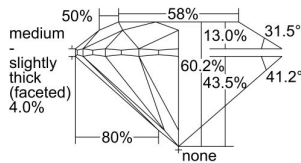

GIA®

FACSIMILE

GIA REPORT 2437938401

Verify this report at GIA.edu

GIA NATURAL DIAMOND DOSSIER®

July 06, 2022
GIA Report Number **2437938401**
Shape and Cutting Style ..... **Round Brilliant**
Measurements ..... **5.15 - 5.18 x 3.11 mm**

GRADING RESULTS

Carat Weight ..... **0.50 carat**
Color Grade ..... **G**
Clarity Grade **S12**
Cut Grade ..... **Excellent**

ADDITIONAL GRADING INFORMATION

Polish ..... **Excellent**
Symmetry ..... **Excellent**
Fluorescence ..... **Faint**
Clarity Characteristics ..... **Feather**
Inscription(s): **GIA 2437938401**

PROPORTIONS

GRADING SCALES

GIA COLOR SCALE	GIA CLARITY SCALE	GIA CUT SCALE	
D	FLAWLESS	EXCELLENT	
E	INTERNALLY FLAWLESS		
F		VVS₁	VERY GOOD
G	VVS₂		
H	VS₁	GOOD	
I	VS₂		
J	S1₁	FAIR	
K	S1₂		
L	I₁	POOR	
M	I₂		
N	I₃		
O			
P			
Q			
R			
S			
T			
U			
V			
W			
X			
Y			
Z