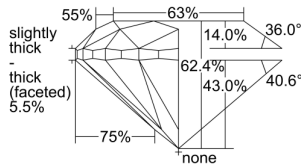

GIA®

FACSIMILE

GIA REPORT 2437941635

Verify this report at GIA.edu

GIA NATURAL DIAMOND DOSSIER®

July 06, 2022
GIA Report Number **2437941635**
Shape and Cutting Style ..... **Round Brilliant**
Measurements ..... **4.94 - 5.01 x 3.10 mm**

GRADING RESULTS

Carat Weight ..... **0.50 carat**
Color Grade ..... **I**
Clarity Grade **S12**
Cut Grade ..... **Very Good**

ADDITIONAL GRADING INFORMATION

Polish ..... **Excellent**
Symmetry ..... **Very Good**
Fluorescence ..... **None**
Clarity Characteristics..... **Crystal, Cloud**
Inscription(s): **GIA 2437941635**

PROPORTIONS

Profile to actual proportions