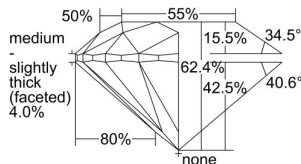

GIA®

FACSIMILE

GIA REPORT 2437947509

Verify this report at GIA.edu

GIA NATURAL DIAMOND DOSSIER®

July 07, 2022
GIA Report Number **2437947509**
Shape and Cutting Style ..... **Round Brilliant**
Measurements ..... **4.87 - 4.91 x 3.05 mm**

GRADING RESULTS

Carat Weight ..... **0.45 carat**
Color Grade ..... **F**
Clarity Grade **VS2**
Cut Grade ..... **Excellent**

ADDITIONAL GRADING INFORMATION

Polish ..... **Excellent**
Symmetry ..... **Excellent**
Fluorescence ..... **None**
Clarity Characteristics..... **Cloud, Crystal**
Inscription(s): **GIA 2437947509**

PROPORTIONS

Profile to actual proportions

GRADING SCALES

GIA COLOR SCALE	GIA CLARITY SCALE	GIA CUT SCALE	
D	FLAWLESS	EXCELLENT	
E	INTERNALLY FLAWLESS		
F		VVS₁	VERY GOOD
G	VVS₂		
H	VS₁	GOOD	
I	VS₂		
J	SI₁	FAIR	
K	SI₂		
L	I₁	POOR	
M	I₂		
N	I₃		
O			
P			
Q			
R			
S			
T			
U			
V			
W			
X			
Y			
Z