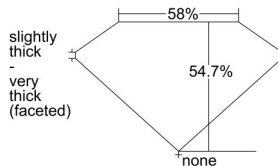

GIA®

FACSIMILE

GIA REPORT 2438238148

Verify this report at GIA.edu

GIA NATURAL DIAMOND DOSSIER®

April 28, 2022
GIA Report Number 2438238148
Shape and Cutting Style ..... Heart Brilliant
Measurements ..... 4.24 x 4.63 x 2.53 mm

GRADING RESULTS

Carat Weight ..... 0.30 carat
Color Grade ..... H
Clarity Grade SI2

ADDITIONAL GRADING INFORMATION

Polish ..... Excellent
Symmetry ..... Excellent
Fluorescence ..... None
Clarity Characteristics ..... Crystal
Inscription(s): GIA 2438238148

PROPORTIONS

Profile not to actual proportions

GRADING SCALES

GIA COLOR SCALE		GIA CLARITY SCALE	
COLORLESS	D	VERY VERY SLIGHTLY INCLUDED	FLAWLESS
	E		INTERNALLY FLAWLESS
	F		VVS₁
	G		VVS₂
	H		VS₁
	I		VS₂
	J		SI₁
	K		SI₂
	L		I₁
	M		I₂
NEAR COLORLESS	N	INCLUDED	I₃
	O		
	P		
	Q		
FAINT	R		
	S		
	T		
	U		
	V		
	W		
	X		
	Y		
VERY LIGHT	Z