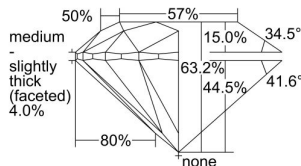

GIA®

FACSIMILE

GIA REPORT 2438413944

Verify this report at GIA.edu

GIA NATURAL DIAMOND DOSSIER®

June 10, 2022
GIA Report Number 2438413944
Shape and Cutting Style ..... Round Brilliant
Measurements ..... 4.68 - 4.72 x 2.97 mm

GRADING RESULTS

Carat Weight ..... 0.40 carat
Color Grade ..... E
Clarity Grade VS1
Cut Grade ..... Excellent

ADDITIONAL GRADING INFORMATION

Polish ..... Excellent
Symmetry ..... Excellent
Fluorescence ..... Faint
Clarity Characteristics ..... Crystal, Needle
Inscription(s): GIA 2438413944

PROPORTIONS

Profile to actual proportions

GRADING SCALES

GIA COLOR SCALE	GIA CLARITY SCALE	GIA CUT SCALE	
D	FLAWLESS	EXCELLENT	
E	INTERNALLY FLAWLESS		
F		VVS₁	VERY GOOD
G	VVS₂		
H	VS₁	GOOD	
I	VS₂		
J	SI₁	FAIR	
K	SI₂		
L	I₁	POOR	
M	I₂		
N	I₃		
O			
P			
Q			
R			
S			
T			
U			
V			
W			
X			
Y			
Z