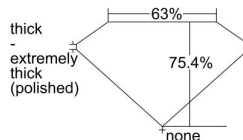

GIA®

FACSIMILE

GIA REPORT 2438575188

Verify this report at GIA.edu

GIA NATURAL DIAMOND DOSSIER®

June 06, 2022
GIA Report Number 2438575188
Shape and Cutting Style ..... Square Modified Brilliant
Measurements ..... 5.03 x 4.87 x 3.67 mm

GRADING RESULTS

Carat Weight ..... 0.90 carat
Color Grade ..... E
Clarity Grade SI2

ADDITIONAL GRADING INFORMATION

Polish ..... Very Good
Symmetry ..... Good
Fluorescence ..... None
Clarity Characteristics ..... Crystal, Cloud
Inscription(s): GIA 2438575188

PROPORTIONS

Profile not to actual proportions

GRADING SCALES

GIA COLOR SCALE		GIA CLARITY SCALE			
COLORLESS	D	VERY VERY SLIGHTLY INCLUDED	FLAWLESS		
	E		INTERNALLY FLAWLESS		
	F	VERY SLIGHTLY INCLUDED	VVS₁		
	G		VVS₂		
	H		VS₁		
	NEAR COLORLESS	I	SLIGHTLY INCLUDED	VS₂	
		J		SI₁	
		FAINT	K	INCLUDED	SI₂
			L		I₁
			M		I₂
VERT LIGHT	N	LIGHT	I₃		
	O				
	P				
	Q				
	R