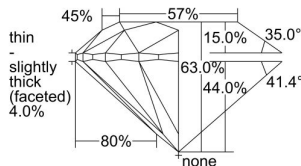

GIA®

FACSIMILE

GIA REPORT 2438657741

Verify this report at GIA.edu

GIA NATURAL DIAMOND DOSSIER®

June 08, 2022
GIA Report Number 2438657741
Shape and Cutting Style ..... Round Brilliant
Measurements ..... 4.69 - 4.71 x 2.96 mm

GRADING RESULTS

Carat Weight ..... 0.40 carat
Color Grade ..... D
Clarity Grade VS2
Cut Grade ..... Excellent

ADDITIONAL GRADING INFORMATION

Polish ..... Excellent
Symmetry ..... Excellent
Fluorescence ..... None
Clarity Characteristics..... Crystal, Cavity, Feather
Inspection(s): GIA 2438657741

PROPORTIONS

Profile to actual proportions