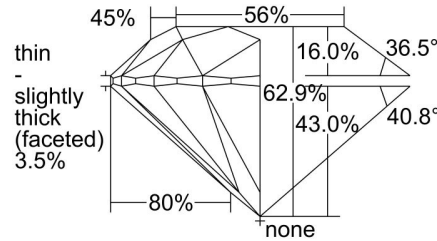

GIA NATURAL DIAMOND GRADING REPORT

August 10, 2022  
 GIA Report Number ..... 2438745455  
 Shape and Cutting Style ..... Round Brilliant  
 Measurements ..... 7.20 - 7.24 x 4.54 mm

GRADING RESULTS

Carat Weight ..... 1.47 carat  
 Color Grade ..... D  
 Clarity Grade ..... VVS1  
 Cut Grade ..... Excellent

Profile to actual proportions

CLARITY CHARACTERISTICS

KEY TO SYMBOLS\*

Feather

\* Red symbols denote internal characteristics (inclusions). Green or black symbols denote external characteristics (blemishes). Diagram is an approximate representation of the diamond, and symbols shown indicate type, position, and approximate size of clarity characteristics. All clarity characteristics may not be shown. Details of finish are not shown.