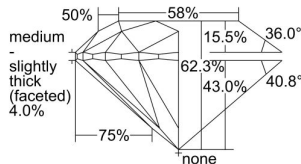

GIA®

FACSIMILE

GIA REPORT 2438984564

Verify this report at GIA.edu

GIA NATURAL DIAMOND DOSSIER®

July 11, 2022
GIA Report Number **2438984564**
Shape and Cutting Style ..... **Round Brilliant**
Measurements ..... **5.35 - 5.39 x 3.35 mm**

GRADING RESULTS

Carat Weight ..... **0.60 carat**
Color Grade ..... **K**
Clarity Grade **VVS1**
Cut Grade ..... **Excellent**

ADDITIONAL GRADING INFORMATION

Polish ..... **Excellent**
Symmetry ..... **Excellent**
Fluorescence ..... **None**
Clarity Characteristics ..... **Pinpoint**
Inscription(s): **GIA 2438984564**

PROPORTIONS

Profile to actual proportions

GRADING SCALES

GIA COLOR SCALE

COLORLESS	D
	E
	F
	G
	H
	I
	J
NEAR COLORLESS	K
	L
Faint	M
	N
	O
	P
Very Light	Q
	R
	S
	T
	U
	V
Light	W
	X
	Y
	Z

GIA CLARITY SCALE

FLAWLESS	VERY VERY SLIGHTLY INCLUDED	VVS₁	VVS₂		
				VS₁	VS₂
INTERNALLY FLAWLESS	SLIGHTLY INCLUDED	SI₁	SI₂		
		I₁	I₂	I₃	

GIA CUT SCALE

EXCELLENT
VERY GOOD
GOOD
FAIR
POOR