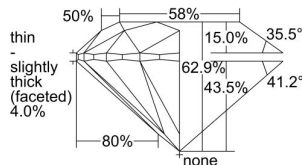

GIA®

FACSIMILE

GIA REPORT

2444113649

Verify this report at gia.edu

GIA NATURAL DIAMOND DOSSIER®

July 21, 2022
GIA Report Number 2444113649
Shape and Cutting Style ..... Round Brilliant
Measurements ..... 4.66 - 4.69 x 2.94 mm

GRADING RESULTS

Carat Weight ..... 0.40 carat
Color Grade I
Clarity Grade S11
Cut Grade ..... Excellent

ADDITIONAL GRADING INFORMATION

Polish ..... Excellent
Symmetry ..... Excellent
Fluorescence ..... None
Clarity Characteristics ..... Crystal, Cloud, Feather
Inscription(s): GIA 2444113649

PROPORTIONS

Profile to actual proportions