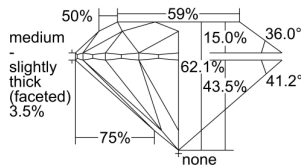

GIA®

FACSIMILE

GIA REPORT

2444132480

Verify this report at GIA.edu

GIA NATURAL DIAMOND DOSSIER®

July 22, 2022
GIA Report Number 2444132480
Shape and Cutting Style ..... Round Brilliant
Measurements ..... 5.31 - 5.33 x 3.30 mm

GRADING RESULTS

Carat Weight ..... 0.58 carat
Color Grade L
Clarity Grade VS1
Cut Grade ..... Excellent

ADDITIONAL GRADING INFORMATION

Polish ..... Excellent
Symmetry ..... Excellent
Fluorescence ..... None
Clarity Characteristics ..... Crystal, Pinpoint
Inscription(s): GIA 2444132480

PROPORTIONS

Profile to actual proportions

GRADING SCALES

GIA COLOR SCALE	GIA CLARITY SCALE	GIA CUT SCALE	
D	FLAWLESS	EXCELLENT	
E	INTERNALLY FLAWLESS		
F		VVS₁	VERY GOOD
G	VVS₂		
H	VS₁	GOOD	
I	VS₂		
J	SI₁	FAIR	
K	SI₂		
L	I₁	POOR	
M	I₂		
N	I₃		
O			
P			
Q			
R			
S			
T			
U			
V			
W			
X			
Y			
Z