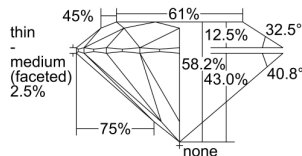

GIA®

FACSIMILE

GIA REPORT 2444280146

Verify this report at GIA.edu

GIA NATURAL DIAMOND DOSSIER®

August 05, 2022
GIA Report Number 2444280146
Shape and Cutting Style ..... Round Brilliant
Measurements ..... 3.70 - 3.73 x 2.16 mm

GRADING RESULTS

Carat Weight ..... 0.18 carat
Color Grade ..... D
Clarity Grade VVS1
Cut Grade ..... Excellent

ADDITIONAL GRADING INFORMATION

Polish ..... Excellent
Symmetry ..... Excellent
Fluorescence ..... None
Clarity Characteristics ..... Pinpoint, Cloud
Inscription(s): GIA 2444280146

PROPORTIONS

Profile to actual proportions