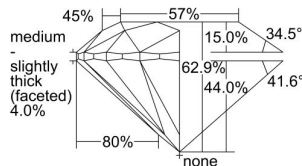

GIA®

FACSIMILE

GIA REPORT

2444323674

Verify this report at GIA.edu

GIA NATURAL DIAMOND DOSSIER®

August 10, 2022
GIA Report Number **2444323674**
Shape and Cutting Style ..... **Round Brilliant**
Measurements ..... **3.75 - 3.77 x 2.36 mm**

GRADING RESULTS

Carat Weight ..... **0.20 carat**
Color Grade ..... **E**
Clarity Grade **VVS2**
Cut Grade ..... **Excellent**

ADDITIONAL GRADING INFORMATION

Polish ..... **Excellent**
Symmetry ..... **Excellent**
Fluorescence ..... **None**
Clarity Characteristics ..... **Pinpoint, Cloud**
Inscription(s): **GIA 2444323674**

PROPORTIONS

Profile to actual proportions

GRADING SCALES

GIA COLOR SCALE

COLORED	D
	E
	F
	G
	H
	I
	J
NEAR COLORLESS	K
	L
	M
Faint	N
	O
	P
	R
	S
	T
	U
	V
	W
	X
	Y
Light	Z

GIA CLARITY SCALE

FLAWLESS	FLAWLESS	
		EXCELLENT
INTERNALLY FLAWLESS	VVS₁	
		VERY GOOD
VVS₂	VS₁	
		GOOD
VS₂	SI₁	
		SI₂
I₁	FAIR	
		I₂
I₃	POOR	

GIA CUT SCALE

EXCELLENT
VERY GOOD
GOOD
FAIR
POOR