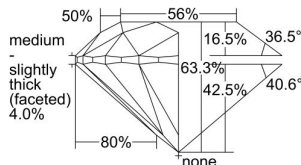

GIA®

FACSIMILE

GIA REPORT 2444387467

Verify this report at GIA.edu

GIA NATURAL DIAMOND DOSSIER®

August 17, 2022
GIA Report Number 2444387467
Shape and Cutting Style ..... Round Brilliant
Measurements ..... 3.87 - 3.89 x 2.46 mm

GRADING RESULTS

Carat Weight ..... 0.23 carat
Color Grade ..... E
Clarity Grade S11
Cut Grade ..... Very Good

ADDITIONAL GRADING INFORMATION

Polish ..... Excellent
Symmetry ..... Excellent
Fluorescence ..... Medium Blue
Clarity Characteristics ..... Crystal
Inscription(s): GIA 2444387467

PROPORTIONS

Profile to actual proportions

GRADING SCALES

GIA COLOR SCALE	GIA CLARITY SCALE	GIA CUT SCALE	
D	FLAWLESS	EXCELLENT	
E	INTERNALLY FLAWLESS		
F		VVS₁	VERY GOOD
G	VVS₂		
H	VS₁	GOOD	
I	VS₂		
J	S1₁	FAIR	
K	S1₂		
L	I₁	POOR	
M	I₂		
N	I₃		
O			
P			
Q			
R			
S			
T			
U			
V			
W			
X			
Y			
Z