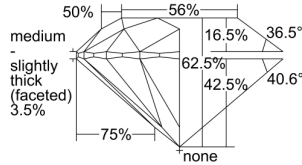

GIA®

FACSIMILE

GIA REPORT 2444429445

Verify this report at GIA.edu

GIA NATURAL DIAMOND DOSSIER®

August 22, 2022
GIA Report Number 2444429445
Shape and Cutting Style ..... Round Brilliant
Measurements ..... 5.04 - 5.08 x 3.16 mm

GRADING RESULTS

Carat Weight ..... 0.50 carat
Color Grade ..... E
Clarity Grade SI2
Cut Grade ..... Excellent

ADDITIONAL GRADING INFORMATION

Polish ..... Excellent
Symmetry ..... Excellent
Fluorescence ..... Faint
Clarity Characteristics ..... Crystal, Cloud, Feather
Inscription(s): GIA 2444429445

PROPORTIONS

Profile to actual proportions