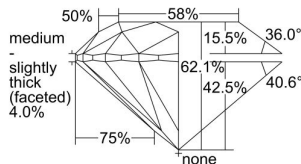

GIA®

FACSIMILE

GIA REPORT

2444677191

Verify this report at GIA.edu

GIA NATURAL DIAMOND DOSSIER®

September 14, 2022

GIA Report Number 2444677191

Shape and Cutting Style ..... Round Brilliant

Measurements ..... 4.86 - 4.90 x 3.03 mm

GRADING RESULTS

Carat Weight ..... 0.45 carat

Color Grade I

Clarity Grade VS1

Cut Grade ..... Excellent

ADDITIONAL GRADING INFORMATION

Polish ..... Excellent

Symmetry ..... Excellent

Fluorescence ..... None

Clarity Characteristics ..... Cloud

Inscription(s): GIA 2444677191

PROPORTIONS

Profile to actual proportions

GRADING SCALES

GIA
COLOR
SCALE

COLOURESS	D
	E
	F
	G
	H
	I
NEAR COLOURESS	J
	K
	L
FAIN	M
	N
	O
	P
VERY LIGHT	Q
	R
	S
	T
	U
	V
LIGHT	W
	X
	Y
	Z

GIA
CLARITY
SCALE

	FLAWLESS
	INTERNALLY FLAWLESS
VERY VERY SLIGHTLY INCLUDED	VVS₁
	VVS₂
VERY SLIGHTLY INCLUDED	VS₁
	VS₂
SLIGHTLY INCLUDED	SI₁
	SI₂
	I₁
	I₂
INCLUDED	I₃

GIA
CUT
SCALE

	EXCELLENT
	VERY GOOD
	GOOD
	FAIR
	POOR