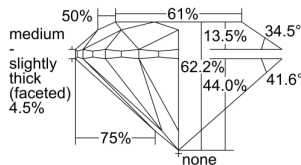

GIA®

FACSIMILE

GIA REPORT 2444704307

Verify this report at GIA.edu

GIA NATURAL DIAMOND DOSSIER®

September 16, 2022
GIA Report Number **2444704307**
Shape and Cutting Style ..... **Round Brilliant**
Measurements ..... **5.05 - 5.09 x 3.15 mm**

GRADING RESULTS

Carat Weight ..... **0.50 carat**
Color Grade ..... **K**
Clarity Grade **S11**
Cut Grade ..... **Excellent**

ADDITIONAL GRADING INFORMATION

Polish ..... **Excellent**
Symmetry ..... **Excellent**
Fluorescence ..... **None**
Clarity Characteristics ..... **Crystal**
Inscription(s): **GIA 2444704307**

PROPORTIONS

Profile to actual proportions

GRADING SCALES

GIA COLOR SCALE	GIA CLARITY SCALE	GIA CUT SCALE	
D	FLAWLESS	EXCELLENT	
E	INTERNALLY FLAWLESS		
F		VVS₁	VERY GOOD
G	VVS₂		
H	VS₁	GOOD	
I	VS₂		
J	S1₁	FAIR	
K	S1₂		
L	I₁	POOR	
M	I₂		
N	I₃		
O			
P			
Q			
R			
S			
T			
U			
V			
W			
X			
Y			
Z