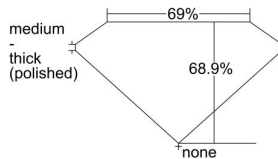

GIA®

FACSIMILE

GIA REPORT 2444786269

Verify this report at GIA.edu

GIA NATURAL DIAMOND DOSSIER®

September 23, 2022
GIA Report Number **2444786269**
Shape and Cutting Style ..... **Square Modified Brilliant**
Measurements ..... **4.96 x 4.84 x 3.33 mm**

GRADING RESULTS

Carat Weight ..... **0.70 carat**
Color Grade ..... **E**
Clarity Grade **VS1**

ADDITIONAL GRADING INFORMATION

Polish ..... **Excellent**
Symmetry ..... **Very Good**
Fluorescence ..... **None**
Clarity Characteristics.....**Crystal, Feather, Cloud, Pinpoint**
Inscription(s): GIA 2444786269

PROPORTIONS

Profile not to actual proportions

GRADING SCALES

GIA COLOR SCALE		GIA CLARITY SCALE			
COLORLESS	D	VERY VERY SLIGHTLY INCLUDED	FLAWLESS		
	E		INTERNALLY FLAWLESS		
	F		VVS₁		
	G		VVS₂		
	NEAR COLORLESS	H	VERY SLIGHTLY INCLUDED	VS₁	
		I		VS₂	
		FAINT	J	SLIGHTLY INCLUDED	I₁
			K		I₂
	L		I₃		
	M				
N					
O					
VERT LIGHT	P	INCLUDED			
	Q				
	R				
	S				
	T				
	U				
	V				
	W				
LIGHT	X				
	Z