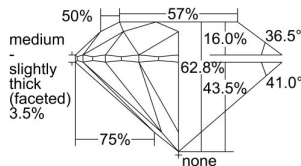

GIA®

FACSIMILE

GIA REPORT 2444822831

Verify this report at GIA.edu

GIA NATURAL DIAMOND DOSSIER®

September 28, 2022
GIA Report Number 2444822831
Shape and Cutting Style ..... Round Brilliant
Measurements ..... 4.94 - 4.98 x 3.12 mm

GRADING RESULTS

Carat Weight ..... 0.47 carat
Color Grade ..... G
Clarity Grade VVS2
Cut Grade ..... Excellent

ADDITIONAL GRADING INFORMATION

Polish ..... Excellent
Symmetry ..... Excellent
Fluorescence ..... None
Clarity Characteristics ..... Cloud, Pinpoint
Inscription(s): GIA 2444822831

PROPORTIONS

Profile to actual proportions